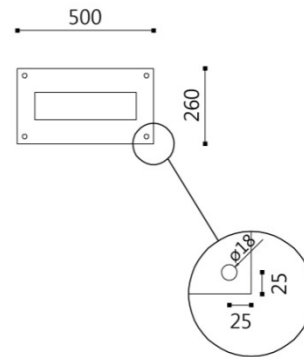

4. DRAWING & MOUNTING DIAGRAM