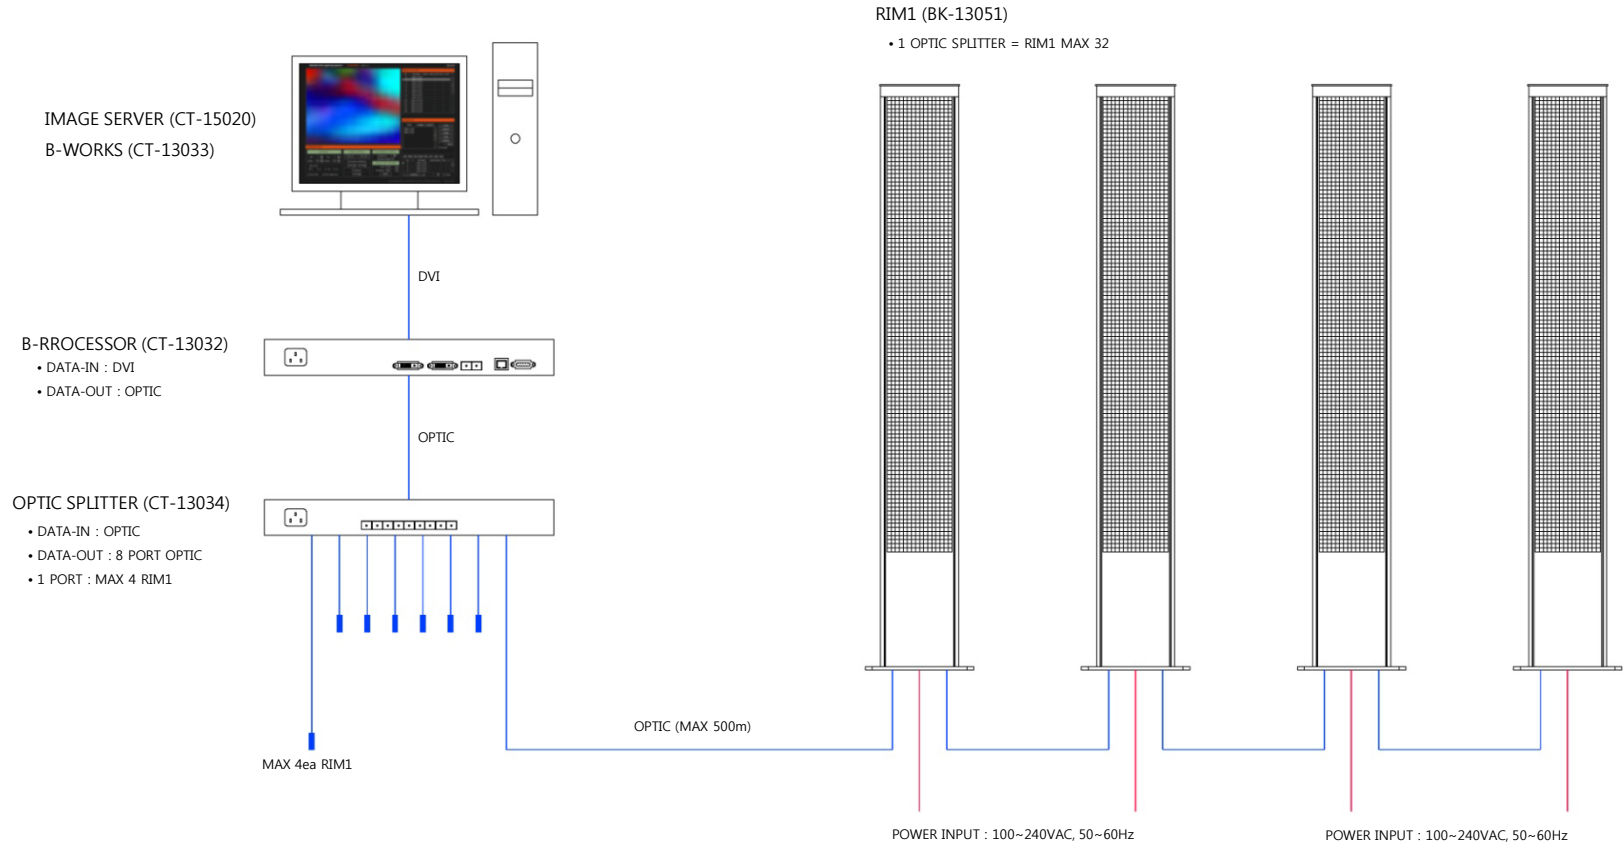

3. SPECIFICATIONS

- PRODUCT CODES : BK-13051
- MATERIAL : Body in aluminum and galvanized steel chromate pre-treated finished polyurethane coated RAL7039 matt black.
5mm Toughened safety glass cover
- DIMENSIONS : 350mm(W) x 95mm(D) x 2700mm(H)
- WEIGHT : 68kg
- PROTECTION CLASS : IP55, Class I
- OPERATING TEMPERATURE : -20°C~50°C
- POWER SUPPLY : 100~240VAC 50~60Hz
- POWER CONSUMPTION : 700W max
- PIXEL PITCH : 18.75mm
- RESOLUTION : 16x112
- VIEW ANGLE : 140°x140°
- CONTROL : IMAGE-LED Protocol

4. DRAWING & MOUNTING DIAGRAM

5. WIRING DIAGRAM

※ EXAMPLE (RIM1 20set를 연결할 경우의 계통도)