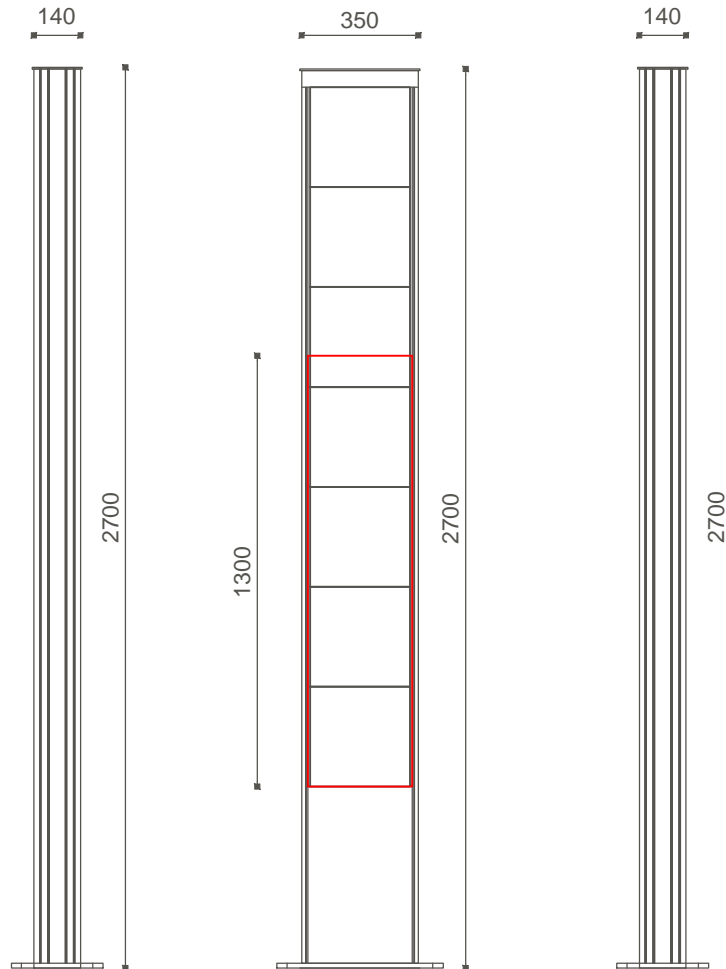

INTERACTIVE Image-LED Lighting System

RIM misty touch (BK-13063)

|주 **씨엘** 인터내셔널
www.zcell.kr

304-10 Ohyang-Ri Silchon-Eup Gwangju-Si Gyeonggi-Do, 464-875 Korea
Tel 02-525-6929 Fax 02-525-6928

PROJECT NAME

TITLE NAME

RIM misty touch (BK-13063)

REVISIONS

DATE 1. _____

DATE 2. _____

DATE 3. _____

APPROVED BY

CHECKED BY

DRAWING BY

MEMO

TOUCH SENSOR AREA
300mm (W) x 1300mm (H)

SCALE

A3 : 1/20

DRAWING NO.

DATE

2010. 4

SHEET NO.