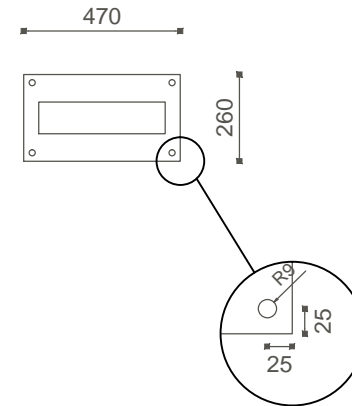

INTERACTIVE **Image-LED** Lighting System

RIM3 touch (BK-13062)

|주 **씨엘** 인터내셔널
www.zcell.kr

304-10 Ohyang-Ri Silchon-Eup Gwangju-Si Gyeonggi-Do, 464-875 Korea
Tel 02-525-6929 Fax 02-525-6928

PROJECT NAME

DRAWING BY

MEMO

 TOUCH SENSOR AREA
300mm (W) x 1300mm (H)

SCALE

A3 : 1/20

DRAWING NO.

DATE

2010. 4