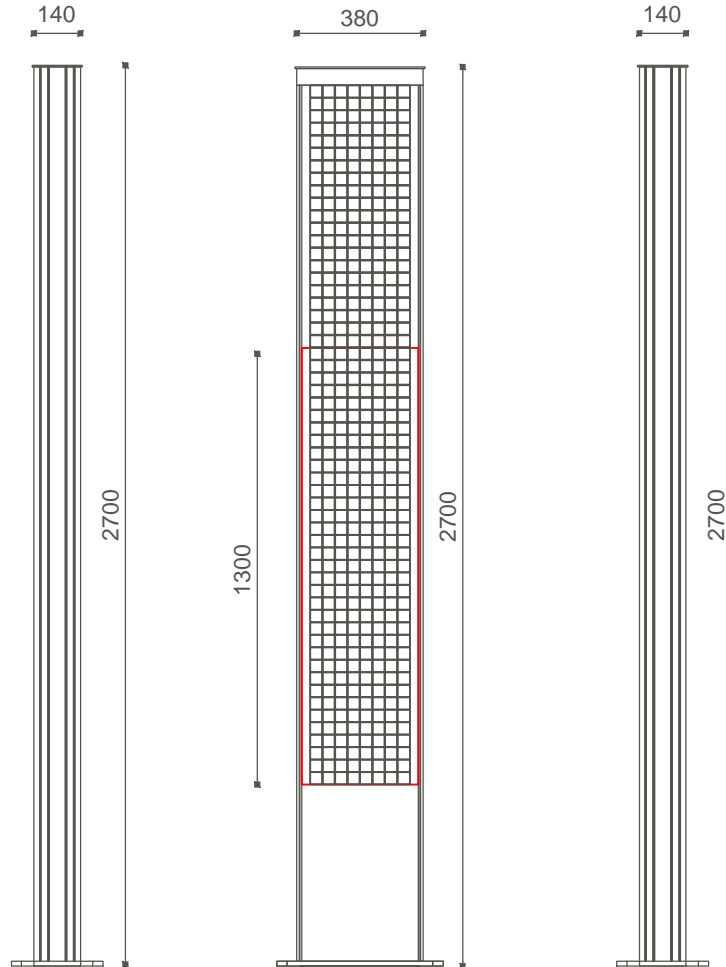

INTERACTIVE **Image-LED** Lighting System

RIM3 touch (BK-13062)

|주 **씨엘** 인터내셔널
www.zcell.kr

304-10 Ohyang-Ri Silchon-Eup Gwangju-Si Gyeonggi-Do, 464-875 Korea
Tel 02-525-6929 Fax 02-525-6928

PROJECT NAME

TITLE NAME

RIM3 touch (BK-13062)

REVISIONS

DATE 1. _____

DATE 2. _____

DATE 3. _____

APPROVED BY

CHECKED BY

DRAWING BY

MEMO

 TOUCH SENSOR AREA
300mm (W) x 1300mm (H)

SCALE

A3 : 1/20

DRAWING NO.

DATE

2010. 4

SHEET NO.