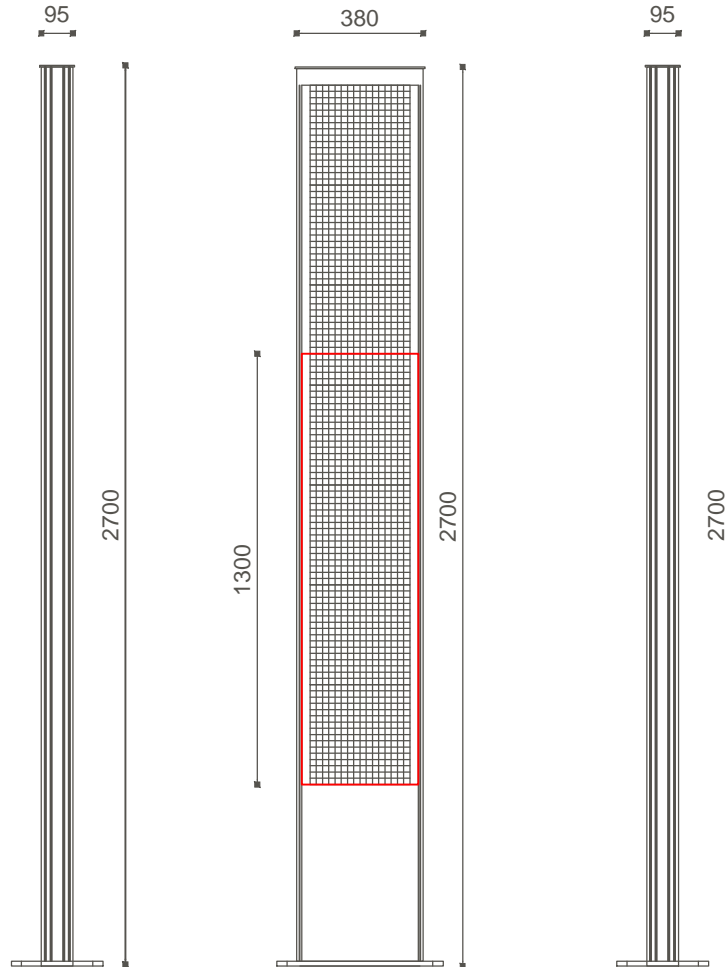

INTERACTIVE **Image-LED** Lighting System

RIM1 touch (BK-13061)

|주 **씨엘** 인터내셔널
www.zcell.kr

304-10 Ohyang-Ri Silchon-Eup Gwangju-Si Gyeonggi-Do, 464-875 Korea
Tel 02-525-6929 Fax 02-525-6928

PROJECT NAME

TITLE NAME

RIM1 touch (BK-13051)

REVISIONS

DATE 1. _____

DATE 2. _____

DATE 3. _____

APPROVED BY

CHECKED BY

DRAWING BY

MEMO

 TOUCH SENSOR AREA
330mm (W) x 1300mm (H)

SCALE

A3 : 1/20

DRAWING NO.

DATE

2010. 4

SHEET NO.