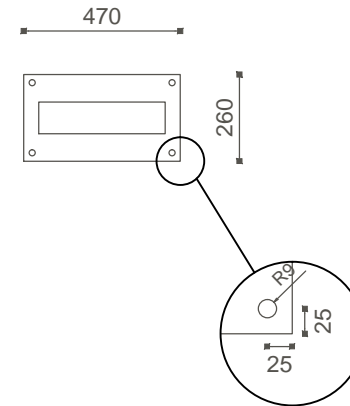

INTERACTIVE **Image-LED** Lighting System

RIM1 touch (BK-13061)

|주 **씨엘** 인터내셔널
www.zcell.kr

304-10 Ohyang-Ri Silchon-Eup Gwangju-Si Gyeonggi-Do, 464-875 Korea
Tel 02-525-6929 Fax 02-525-6928

PROJECT NAME

TITLE NAME

RIM1 touch (BK-13051)

REVISIONS

DATE 1. _____

DATE 2. _____

DATE 3. _____

APPROVED BY

CHECKED BY

DRAWING BY

MEMO

TOUCH SENSOR AREA
330mm (W) x 1300mm (H)

SCALE

A3 : 1/20

DRAWING NO.

DATE

2010. 4

SHEET NO.