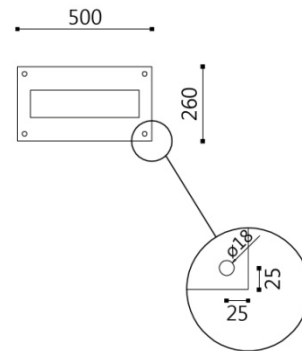

4. DRAWING & MOUNTING DIAGRAM