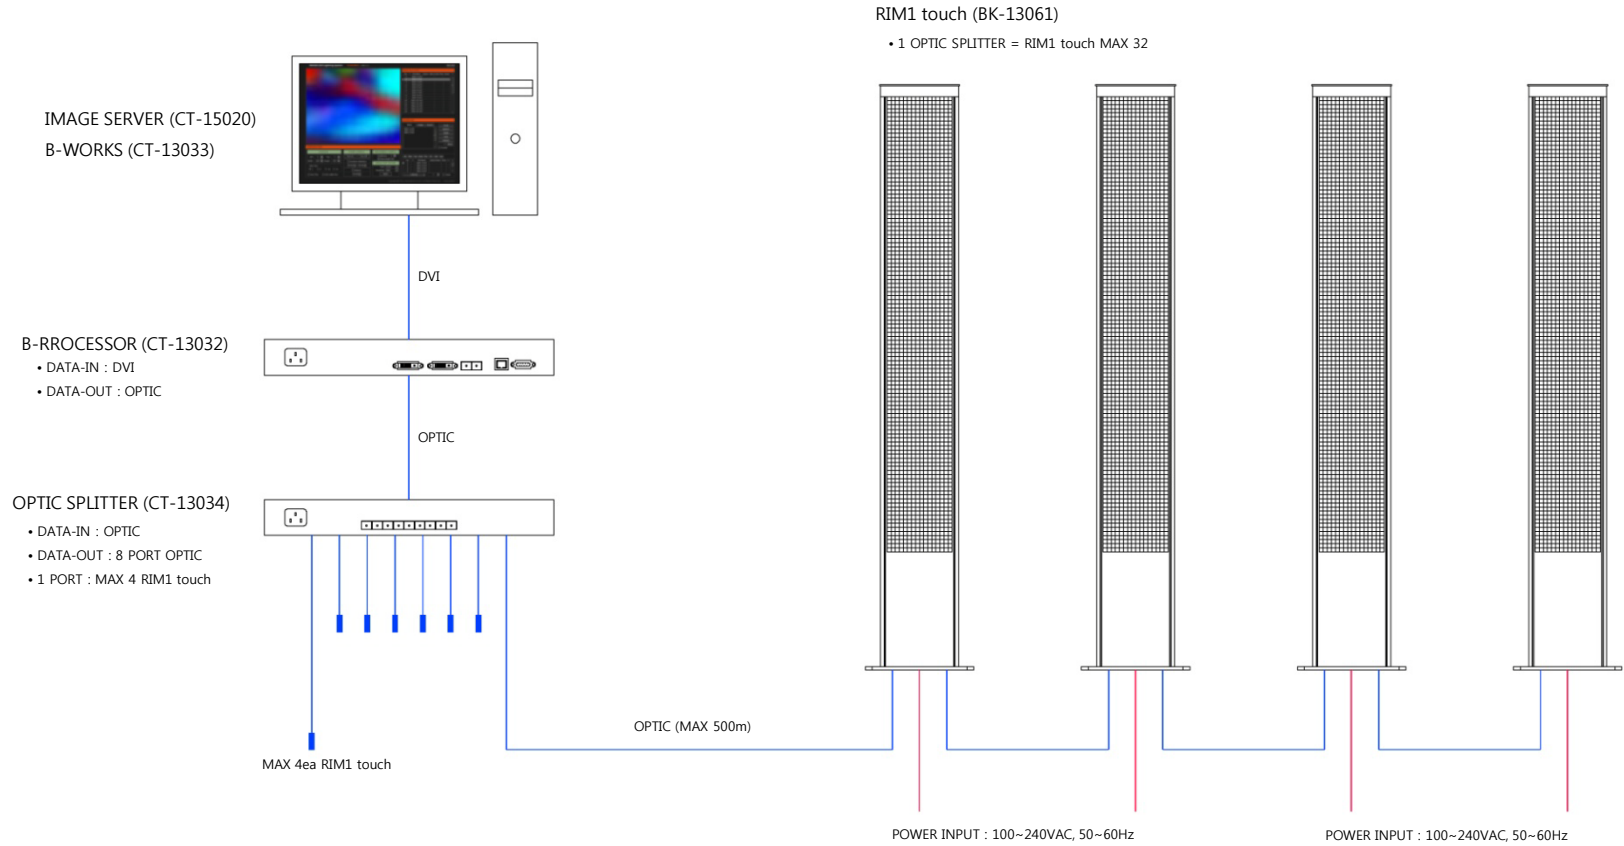

## 3. SPECIFICATIONS

- PRODUCT CODES : BK-13061
- MATERIAL : Body in aluminum and galvanized steel chromate pre-treated finished polyurethane coated RAL7039 matt black.  
5mm Toughened safety glass cover
- DIMENSIONS : 380mm(W) x 95mm(D) x 2700mm(H)
- WEIGHT : 68kg
- PROTECTION CLASS : IP55, Class I
- OPERATING TEMPERATURE : -20°C~50°C
- POWER SUPPLY : 100~240VAC 50~60Hz
- POWER CONSUMPTION : 700W max
- PIXEL PITCH : 18.75mm
- RESOLUTION : 16X112
- VIEW ANGLE : 140°x140°
- TOUCH SENSOR AREA : 300(W)X1300(H)
- TOUCH SENSOR SYSTEM : Infrared (IR)
- CONTROL : IMAGE-LED Protocol

## 4. DRAWING & MOUNTING DIAGRAM

## 5. WIRING DIAGRAM