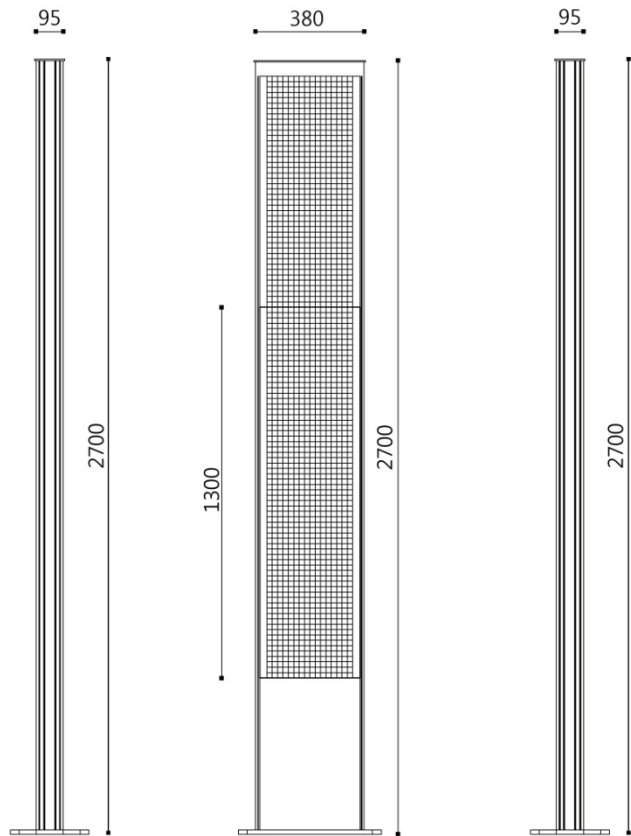

4. DRAWING & MOUNTING DIAGRAM