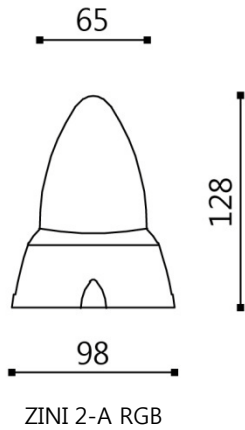

4. DRAWING & MOUNTING DIAGRAM