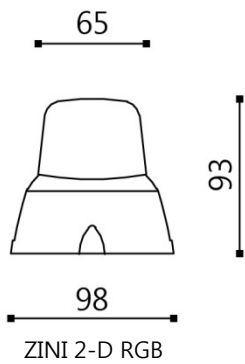

4. DRAWING & MOUNTING DIAGRAM