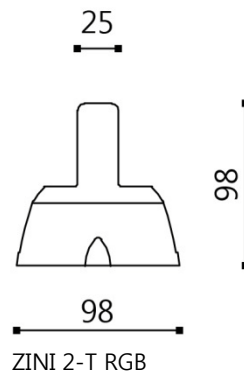

4. DRAWING & MOUNTING DIAGRAM