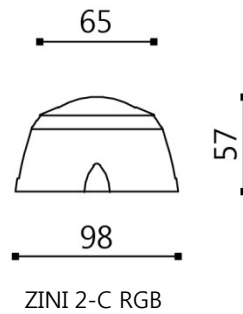

4. DRAWING & MOUNTING DIAGRAM